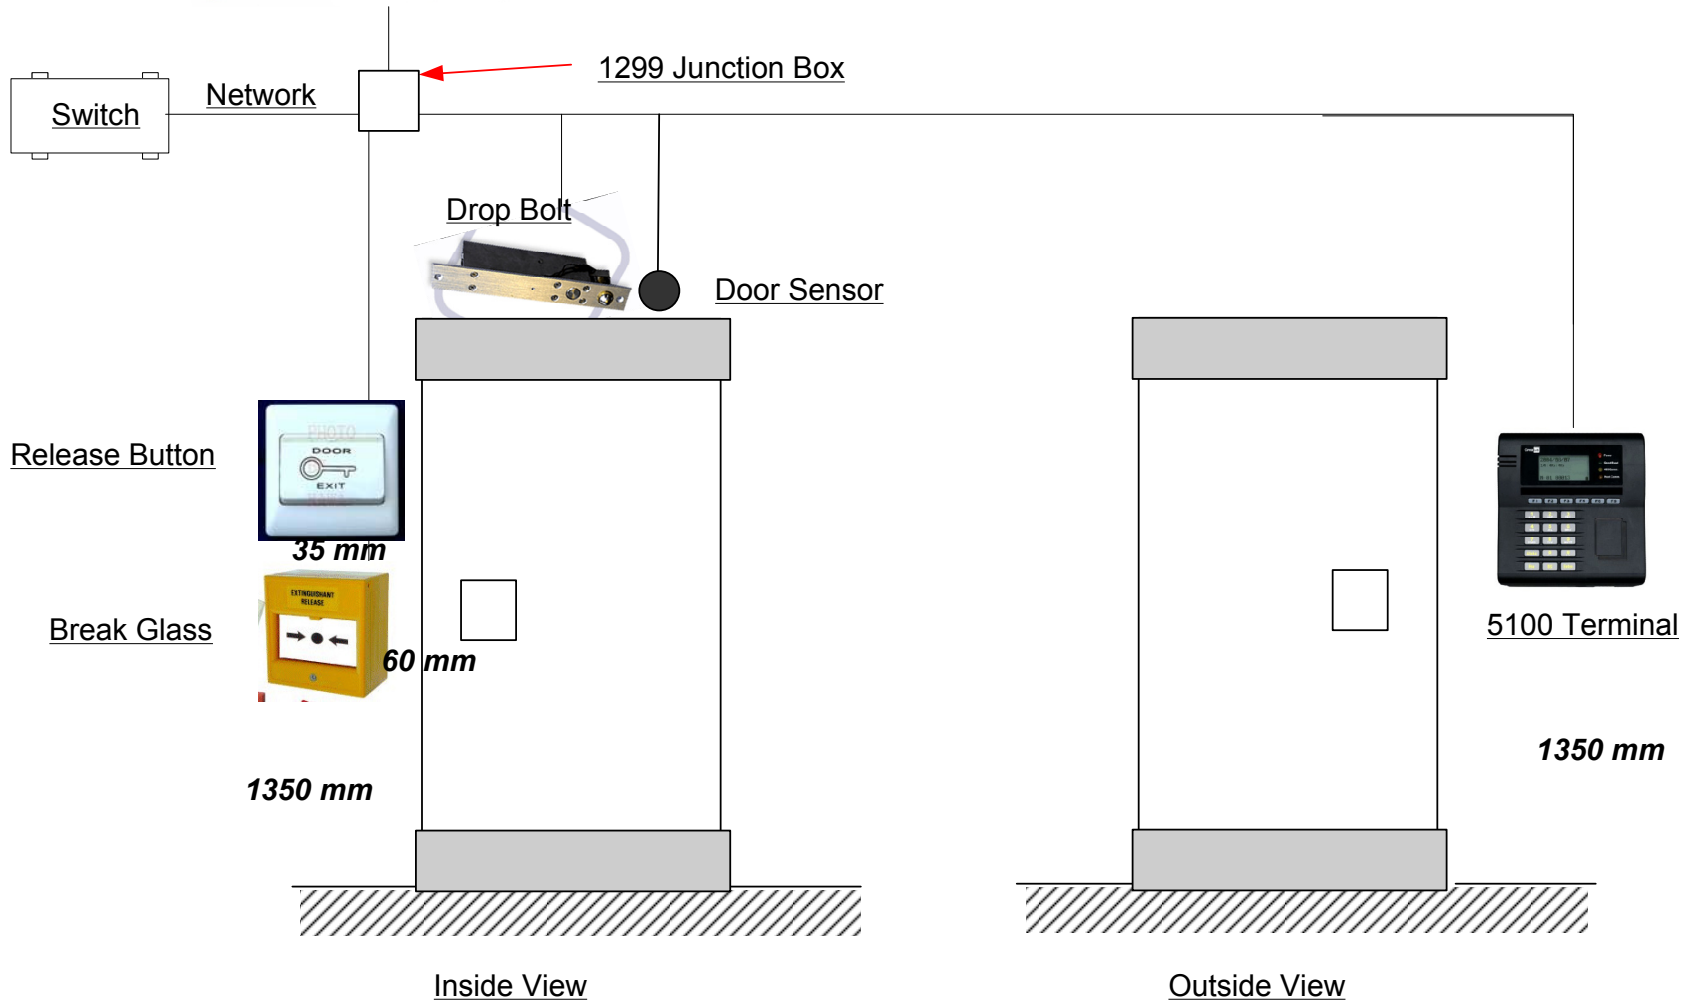

Power Supply

A/C

1 Way Glass Door Entry with Sensor

Remarks: Device picture is for reference only.