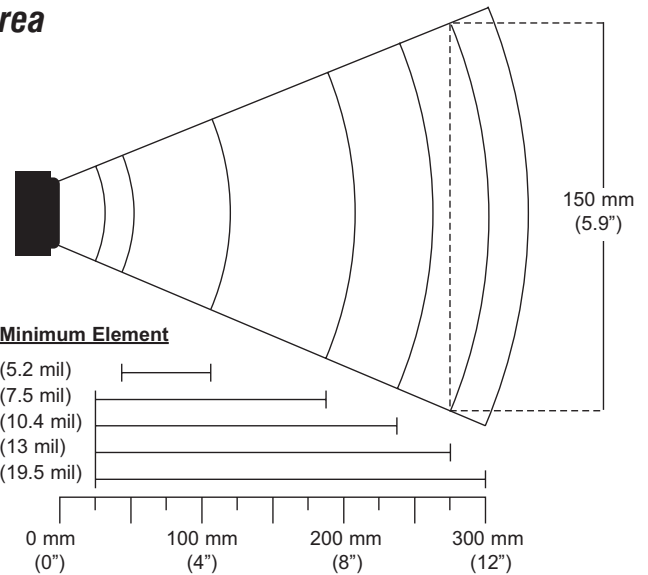

Scan Area

Sunrise 2005 Compliant

We really work for you.™

www.metrologic.com

ISO 9001:2000

VIC COMPUTER (HK) CO., LTD.
域士電腦(香港)有限公司
Website: VIC.HK
EMAIL: Sales@VIC.HK
TEL: (852) 2725 1612
FAX: (852) 2725 0766