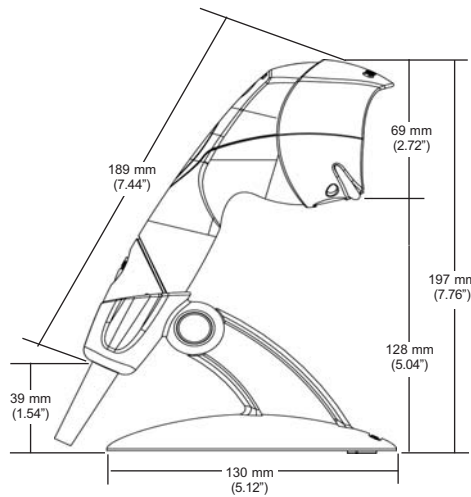

www.metrologic.com

FEATURES

- Primary omnidirectional scan pattern
- Secondary single-line scan pattern
- Automatic stand detection
- Sleep mode with IR wake up
- Optional EAS integration

BENEFITS

- Aggressive scanning of bar codes in any orientation, increasing throughput
- With a push of a button, switch to a targeted single-line for menu scanning
- Hands-free operation for presentation scanning, reducing operator fatigue
- Multiple sleep modes reduce power consumption, extending life and lowering cost of operation
- Deactivate an EAS tag and decode a bar code in a single scan

MECHANICAL

Length (scanner only)	189 mm (7.44")
Width (scanner only)	65 mm (2.56")
Height (scanner only)	73 mm (2.88")
Weight (scanner only)	195 g (6.9 oz)
Termination	10 position modular RJ45 connector
Cable	Standard 2.1 m (7') straight; optional 2.7 m (9') coiled for other cables call Metrologic