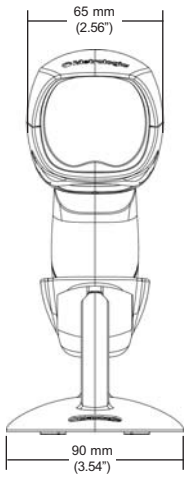

www.metrologic.com

FEATURES

- Primary omnidirectional scan pattern
- Secondary single-line scan pattern
- Automatic stand detection
- Sleep mode with IR wake up
- Optional EAS integration

BENEFITS

- Aggressive scanning of bar codes in any orientation, increasing throughput
- With a push of a button, switch to a targeted single-line for menu scanning
- Hands-free operation for presentation scanning, reducing operator fatigue
- Multiple sleep modes reduce power consumption, extending life and lowering cost of operation
- Deactivate an EAS tag and decode a bar code in a single scan

MECHANICAL

Length (scanner only)	189 mm (7.44")
Width (scanner only)	65 mm (2.56")
Height (scanner only)	73 mm (2.88")
Weight (scanner only)	195 g (6.9 oz)
Termination	10 position modular RJ45 connector
Cable	Standard 2.1 m (7') straight; optional 2.7 m (9') coiled for other cables call Metrologic

Product Colors Available

MS3780 is available in a variety of other colors with minimum quantity purchase

SCAN PERFORMANCE

Depth of Scan Field (programmable)	25 mm - 279 mm (1" - 11") for 0.33 mm (13 mil) bar code at default setting
Width of Scan Field	30 mm (1.2") @ 25 mm (1.0"); 150 mm (5.9") @ 280 mm (11.0")
Scan Speed	1,333 scan lines/sec, omnidirectional; 67 scan lines/sec, single-line
Scan Pattern	5 fields of 4 parallel lines omnidirectional; or button activated single line
Number of Scan Lines	20 (omnidirectional); or 1 (single-line)
Minimum Bar Width	0.127 mm (5.0 mil)
Print Contrast	35% minimum reflectance difference
Roll, Pitch, Yaw	360°, 60°, 60°