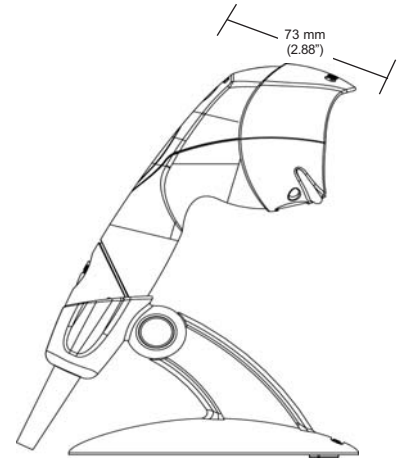

An adjustable stand with 50° of tilt and three locking positions provides flexibility for the user to position the scanner for individual comfort and optimal performance. Stabilized with a weighted metal base, the stand may also be hard-mounted to counters or walls.

www.metrologic.com

FEATURES

- Primary omnidirectional scan pattern
- Secondary single-line scan pattern
- Automatic stand detection
- Sleep mode with IR wake up
- Optional EAS integration

BENEFITS

- Aggressive scanning of bar codes in any orientation, increasing throughput
- With a push of a button, switch to a targeted single-line for menu scanning
- Hands-free operation for presentation scanning, reducing operator fatigue
- Multiple sleep modes reduce power consumption, extending life and lowering cost of operation
- Deactivate an EAS tag and decode a bar code in a single scan

MECHANICAL

Length (scanner only)	189 mm (7.44")
Width (scanner only)	65 mm (2.56")
Height (scanner only)	73 mm (2.88")
Weight (scanner only)	195 g (6.9 oz)
Termination	10 position modular RJ45 connector
Cable	Standard 2.1 m (7') straight; optional 2.7 m (9') coiled for other cables call Metrologic